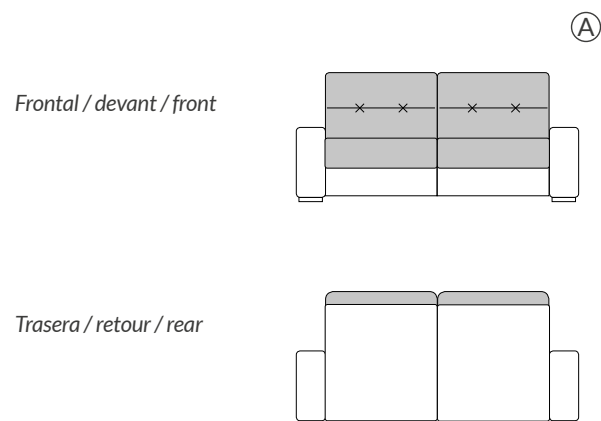

Fundas para los brazos: no disponible.

Cojines: no incluidos.

Consulte anexo catálogo para ver otras opciones.

Botoneras: no disponible.

USB: no disponible.

Tejido fotografiado: Freedom mar, Nova 1.

El precio de tarifa incluye la marcadas en una tela, y las combinaciones expuestas en los dibujos.

Resto de combinaciones o combinaciones en más de telas, 95 puntos por asiento.

FR

Système canapé-lit manuel.

Options d'accoudoirs: disponible dans ce tarif.

Housse protège accoudoir: non disponibles.

Coussins: Coussins non inclus.

Consultez annexe pour voir différentes options.

Boîtes à boutons: non disponible.

USB: non disponible.

Tissu photographié: Freedom mar, Nova 1.

Le prix du tarif comprend la fabrication dans un seul tissu mais aussi les combinaisons ci-dessous montrées en bicouleur et bimatière. Les combinaisons différentes ou l'ajout d'un troisième tissu auront un coût supplémentaire de 95 points par assise.

EN

Sofa-bed manual system.

Arms options: available in this price list.

Arm covers: no available.

Cushions: Cushions not included.

Consult annex for available options.

Pushbutton panel: no available.

USB: no available.

Photographed fabric: Freedom mar, Nova 1.

Prices in the catalogue include fabrication in just one fabric or two different fabric or colour combinations showed below. For three-fabric combinations, the price will have a tax of 95 points per unit.

CARACTERÍSTICAS TÉCNICAS

Estructura: madera de pino + tablero DM + + tablero aglomerado.

Asientos: espuma de poliuretano HR 33 kg. BULTEX, recubierto de fibra.

Respaldos: espuma de poliuretano 22 kg. HR Suave, recubierta de fibra.

Brazos: espuma de poliuretano 28 kg.

Brazos desmontables / Intercambiables: si / si.

Respaldo contra desmontable: si.

Almohadas desenfundables (asiento): si.

Patatas: metal cromadas / **Altura:** 2,5 cm.

Mecanismo sofá: sofa cama italiana manual.

Colchón: 14 cm de grosor. Espuma de poliuretano 25 kg; HR Tejido aloe vera.

CARACTÉRISTIQUES TECHNIQUES

Carcasse: bois de pin + planche en bois DM + chipboard.

Assise: mousse polyuréthane HR 33 kg. BULTEX fibre revêtue.

Dossier: mousse polyuréthane HR 22 kg. Souple, fibre revêtue.

Accoudoirs : mousse polyuréthane 28 kg.

Acc. démontables / échangeables: oui / oui.

Lit avec dossier amovible: oui.

Coussins déhoussables (assise): oui.

Pieds: metal chromé / **Hauteur:** 2,5 cm.

Mécanisme de canapé: canapé-lit manuel.

Matelas: épaisseur 14 cm. Mousse polyuréthane HR 25 kg. Tissu aloe vera.

TECHNICAL CHARACTERISTICS

Structure: pine wood + MDF board + chipboard.

Seats: BULTEX polyurethane foam HR 33 kg., fiber coated.

Backups: polyurethane foam 22 kg. HR Soft, fiber coated.

Arms: polyurethane foam 28 kg.

Removable / Interchangeable Arms: yes / yes.

Backrest against removable bed: yes.

Pillows removable (seats): yes.

Legs: chrome metal / **Height:** 2,5 cm.

Sofa Mechanism: italian manual sofa bed.

Mattres: 14 cm thickness, polyurethane foam 25 kg. HR, aloe vera fabric.

ACOMODEL